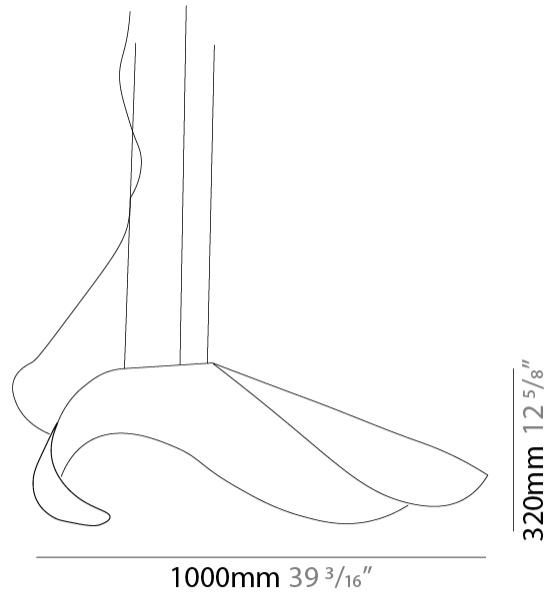

GENERAL

Series: Non So!
Partner: Knikerboker
Division: Design
Installation: Suspension
Product Type: Pendant
Mounting Location: Ceiling
Light Distribution: Asymmetric

PHYSICAL

Shape: Round
Diameter (mm): 1000
Diameter (in): 39 ³/₈
Width (mm): 320
Width (in): 12 ⁵/₈
Extension (mm): 2000
Extension (in): 78 ³/₄
Fixture Finish: EWH / EBK / MAN / COF / PRD / SLF / GLF / CLF / BRL / EWS / EWG / EWC / EWR / EBS / EBG / EBC / EBC / EBB / MAS / MAD / MAC / MAB / COS / CGO / CCL / CBL / PRS / PRG / PRC / PRB
Fixture Material: Metal
Cable Details: 3 Steel Cables 2000mm / 78 3/4 / Silicon Cable 2000mm / 78 3/4

ELECTRICAL

Lamp Type: LED
Bulb Included: Bulb Included
Total Output Wattage (W): 30
Dimming: Tri-Mode (Non-Dimming and Phase Dimming (120Vac only) and 0-10V Dimming)
Driver Included: Yes
Driver Location: Integrated
Driver Type: Constant Current - Universal
Driver Class: Class 2
Input Voltage (V): 120 - 277
Constant Current (MA): 250
Upon Request: 0-10Vdc dimming / Phase dimming @120Vac / 277Vac

LED

Number of LEDs: 3
Color Temperature (°K): 3000
Max. Delivered Lumen (lm): 3300
CRI: >85 CRI
Lamp Life (hrs): 50000

OPTICAL

RATINGS AND CERTIFICATIONS

Certified By: CSA Certified to UL and CSA Standards
IP rating: IP20