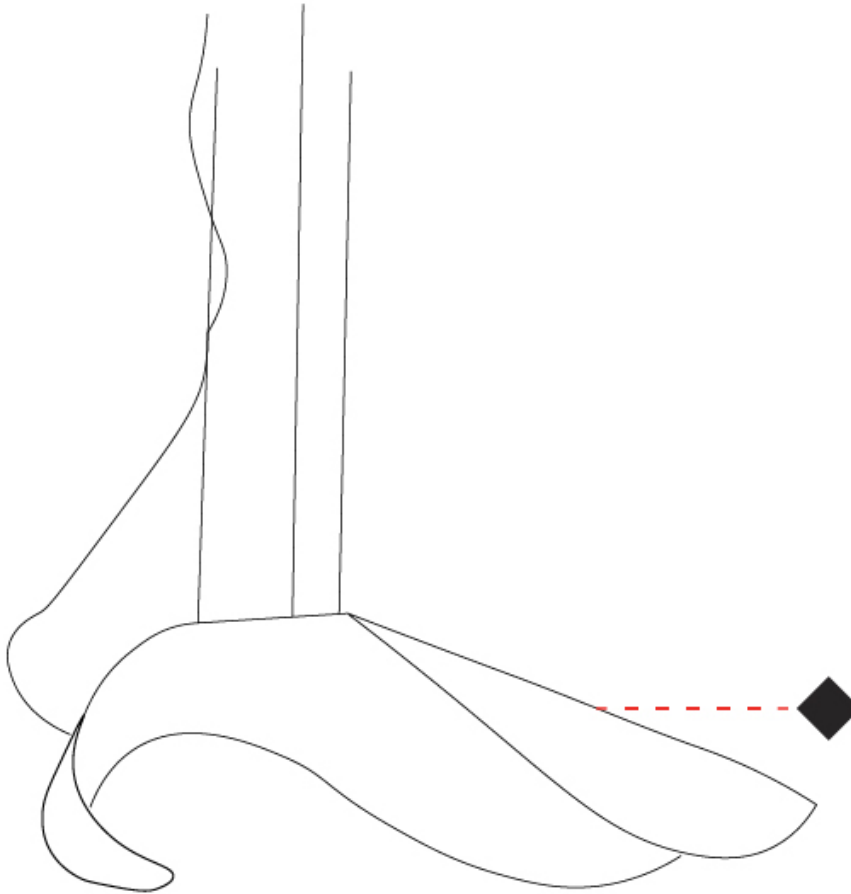

D131483-

PROJECT

TYPE

SPECIFIER

QUANTITY

DATE

D