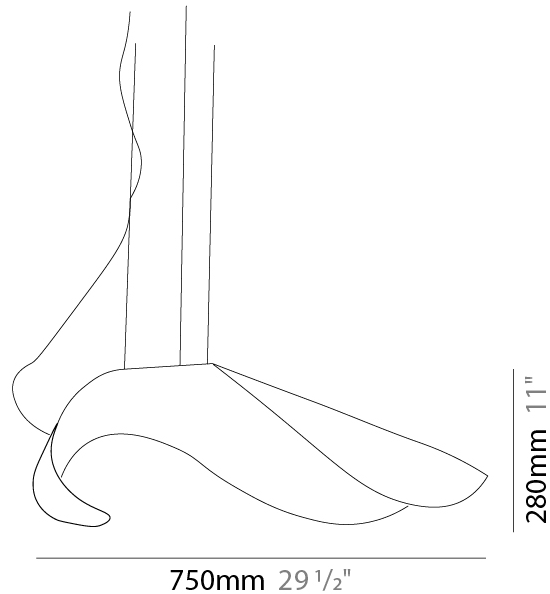

GENERAL

Series: Non So!
Partner: Knikerboker
Division: Design
Installation: Suspension
Product Type: Pendant
Mounting Location: Ceiling
Light Distribution: Asymmetric

PHYSICAL

Shape: Round
Diameter (mm): 750
Diameter (in): 29 1/2
Height (mm): 280
Height (in): 11
Extension (mm): 2000
Extension (in): 78 3/4

Installation Requirement: Silicon Cable 2000mm / 78 3/4
Fixture Finish: EWH / EBK / MAN / COF / PRD / SLF / GLF / CLF / BRL / EWS / EWG / EWC / EWR / EBS / EBG / EBC / EBC / EBB / MAS / MAD / MAC / MAB / COS / CGO / CCL / CBL / PRS / PRG / PRC / PRB

Fixture Material: Metal
Cable Details: 3 Steel Cables 2000mm / 78 3/4 / Silicon Cable 2000mm / 78 3/4

ELECTRICAL

Lamp Type: LED
Input Wattage (W): 2x10
Total Output Wattage (W): 17
Dimming: Tri-Mode (Non-Dimming and Phase Dimming (120Vac only) and 0-10V Dimming)
Driver Included: Yes
Driver Location: Integrated
Driver Type: Constant Current - Universal
Driver Class: Class 2
Input Voltage (V): 120 - 277
Constant Current (MA): 250
Upon Request: 0-10Vdc dimming / Phase dimming @120Vac / 277Vac

LED

Number of LEDs: 2
Color Temperature (°K): 3000
Max. Delivered Lumen (lm): 2200
CRI: >85 CRI
Lamp Life (hrs): 50000

OPTICAL

RATINGS AND CERTIFICATIONS

Certified By: CSA Certified to UL and CSA Standards
IP rating: IP20